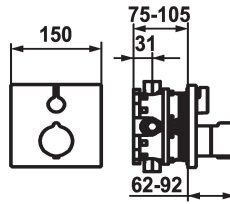

KWC

Trim kit - Thermostatic mixer - Tub

Modell-Linie: **SHOWERCULTURE | 20.004.811.000**
Showers | Complementary parts showers

KWC-No.

124009
chromeline, Trim kit

124010
chromeline, Trim kit, with vacuum breaker

* To be ordered separately:

- Unit for concealed installation KWC BLUEBOX®

½", without shut-off valve, 39.999.900.931

¾" (½"), with shut-off valve, 39.999.910.931

Technical Data

Flow rate

19 l/min (3 bar)

Diameter

150 x 150

Handling

front lever

Color code

chrome

Installation_type

Wall mounted

Faucet_typ