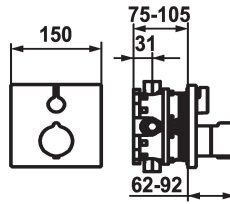

KWC

Trim kit - Thermostatic mixer - Tub

Modell-Linie: **SHOWERCULTURE | 20.004.801.000**
Showers | Complementary parts showers

KWC-No.

124009
chromeline, Trim kit

124010
chromeline, Trim kit, with vacuum breaker

Technical Data

Flow rate
Diameter
Handling
Color code
Installation_type
Faucet_typ
G_Acoustic group
Concealed_unit
Energy Label
material

19 l/min (3 bar)
150 x 150
front lever
chrome
Wall mounted
Thermostatic
I
Trim kit
C
Brass