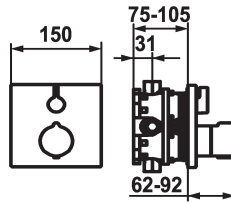

KWC

Trim kit - Thermostatic mixer - Shower

Modell-Linie: SHOWERCULTURE | 21.004.801.000

Ventiler | Termostatiska blandningsventiler

KWC-No.

124008
chromeline, Trim kit

125545
matt black, Trim kit

124967
brushed steel, Trim kit

ATT-KWC-FARBCODE

chromeline

matt black

brushed steel

- * Trim kit with thermostatic function unit design
- * Outflow top or below
- * SkinProtect - Safety stop prevents scalding
- * Turning handle to control flow
- * Intrinsically safe against backflow
- * Scope of delivery:
 - Function unit, temperature lever, sleeve, cover plate, holder for

- escutcheon handle to control flow
- Fastening of the cover plate without screws
- * To be ordered separately:
 - Unit for concealed installation KWC BLUEBOX®
 - ½", without shut-off valve, 39.999.900.931
 - ¾" (½"), with shut-off valve, 39.999.910.931

ATT-KWC-UNTERPUTZ

EnergyLabelCH

Material

19 l/min (3 bar)

150x150

frontbedient

chromeline

Väggmontering