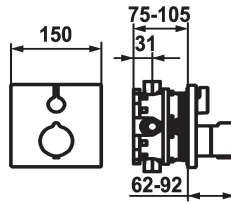

KWC

Trim kit - Thermostatic mixer - Shower

Modell-Linie: SHOWERCULTURE | 21.004.801.000
Valves | Thermostatic mixing valve