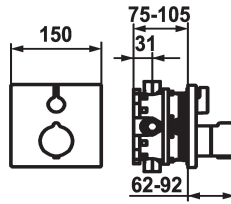

### KWC-No.

**124008**  
chromeline, Trim kit

**125545**  
matt black, Trim kit

**124967**  
brushed steel, Trim kit

### Technical Data

Flow rate
Diameter
Handling
Color code
Installation type
Faucet_typ
Acoustic group
Concealed unit
Energy label
material

19 l/min (3 bar)
150 x 150
front lever
chromeline
Wall mounted
Thermostatic
I
Trim kit
C
Brass