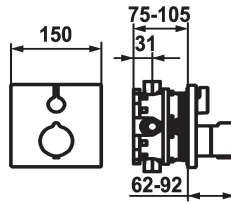

KWC

Trim kit - Thermostatic mixer - Shower

Modell-Linie: **SHOWERCULTURE** | 21.004.801.000
Valves | Thermostatic mixing valve