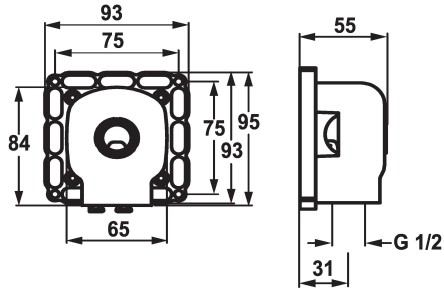

KWC BLUEBOX Concealed unit

Modell-Linie: BLUEBOX | 39.999.920.931
Taps | Complementary parts taps

KWC-No.

124007
931 roh, G 1/2", Concealed unit

* Concealed unit Connecting angle
* Connecting thread 1/2"

* Scope of delivery:
- Multifix fastening system

Technical Data

Connection
Color code
Installation type
Faucet_typ
Concealed unit
material

G 1/2"
raw
Wall mounted
Pre-assembly unit
Concealed unit
Brass