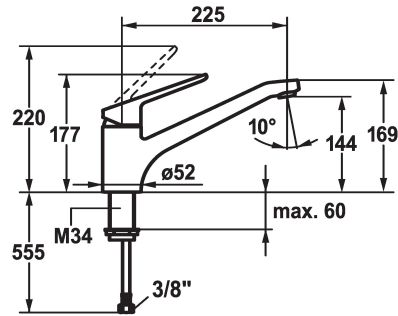

## KWC ISLA Lever mixer - Kitchen

Modell-Linie: ISLA | 10.371.023.000FL  
Kranar | Hydraulické armatúry

### KWC-No.

**123995**  
chromeline, A 225, flexible connection hoses

- \* Lever mixer
- \* Swivel spout 160°
- Neoperl® Cascade®
- \* KWC cartridge M 35 H
- with ceramic discs

- flow rate and temperature continuously variable
- \* Flexible connection hoses 3/8"
- \* Fastening by means of threaded sleeve M34 x 1
- \* Mounting hole size ø35 mm

### Technical Data

A_Spout_Spray
Connection
ATT-KWC-AUSLAUF
Handling
ATT-KWC-FARBCODE
Installation_type
Faucet_typ
Measure_Height
G_Acoustic group
Projection_A
EnergyLabelCH
ATT-KWC-MASS-WASSERAUSTRITT
Material

### Reservdelar

**KWC** ISLA  
Lever mixer - Kitchen

**Modell-Linie: ISLA | 10.371.023.000FL**  
Kranar | Hydraulické armatury

**Cartridge M 35 H**

---

**538327**  
Z.537.582

---