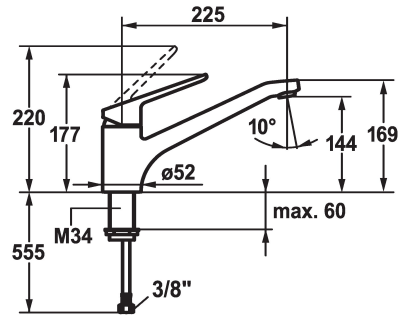

KWC ISLA Lever mixer - Kitchen

Modell-Linie: ISLA | 10.371.023.000FL
Taps | Manual taps

KWC-No.

123995
chromeline, A 225, flexible connection hoses

- * Lever mixer
- * Swivel spout 160°
- Neoperl® Cascade®
- * KWC cartridge M 35 H
- with ceramic discs

- flow rate and temperature continuously variable
- * Flexible connection hoses 3/8"
- * Fastening by means of threaded sleeve M34 x 1
- * Mounting hole size ø35 mm

Technical Data

Flow rate
Connection
Spout
Handling
Color code
Installation type
Faucet_typ
Measure Height
Acoustic group
Projection A
Energy label
Dimension Water outlet
material

14 l/min (3 bar)
Flexible connection hoses
swivel
top lever
chromeline
Pillar installation
Lever mixer
177
II
A 225
C
164
Brass

Spare Parts

KWC ISLA
Lever mixer - Kitchen

Modell-Linie: ISLA | 10.371.023.000FL
Taps | Manual taps