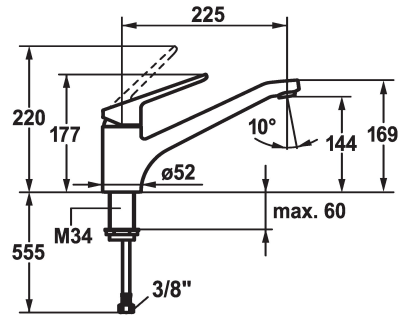

KWC ISLA Lever mixer - Kitchen

Modell-Linie: ISLA | 10.371.023.000FL
Taps | Manual taps

KWC-No.

123995
chromeline, A 225, flexible connection hoses

- * Lever mixer
- * Swivel spout 160°
- Neoperl® Cascade®
- * KWC cartridge M 35 H
- with ceramic discs

- flow rate and temperature continuously variable
- * Flexible connection hoses 3/8"
- * Fastening by means of threaded sleeve M34 x 1
- * Mounting hole size ø35 mm

Technical Data

Flow rate
Connection
Spout
Handling
Color code
Installation type
Faucet_typ
Dimension Height
Acoustic group
Projection A
Energy label
Dimension Water outlet
material

14 l/min (3 bar)
Flexible connection hoses
swivel
top lever
chromeline
Pillar installation
Lever mixer
177
II
A 225
C
164
Brass

Spare Parts

KWC ISLA
Lever mixer - Kitchen

Modell-Linie: ISLA | 10.371.023.000FL
Taps | Manual taps