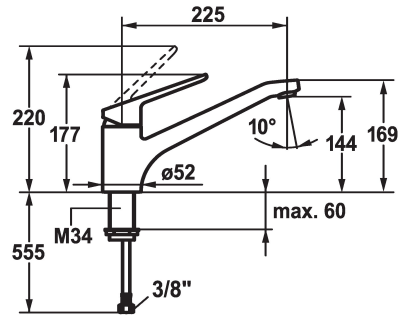

KWC ISLA Lever mixer - Kitchen

Modell-Linie: ISLA | 10.371.023.000FL
Taps | Manual taps

KWC-No.

123995
chromeline, A 225, flexible connection hoses

- * Lever mixer
- * Swivel spout 160°
- Neoperl® Cascade®
- * KWC cartridge M 35 H
- with ceramic discs

- flow rate and temperature continuously variable
- * Flexible connection hoses 3/8"
- * Fastening by means of threaded sleeve M34 x 1
- * Mounting hole size ø35 mm

Technical Data

Flow rate
Connection
Spout
Handling
Color code
Installation_type
Faucet_typ
Dimension Height
G_Acoustic group
Projection_A
Energy Label
Dimension Water outlet
material

14 l/min (3 bar)
Flexible connection hoses
swivel
top lever
chrome
Pillar installation
Lever mixer
177
II
A 225
C
164
Brass

Spare Parts

KWC ISLA
Lever mixer - Kitchen

Modell-Linie: ISLA | 10.371.023.000FL
Taps | Manual taps