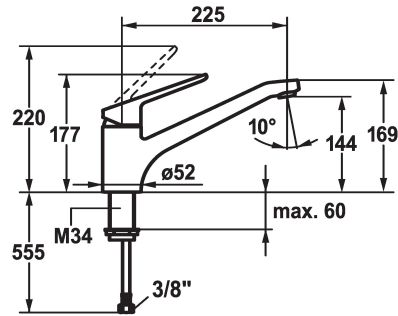

KWC ISLA Lever mixer - Kitchen

Modell-Linie: ISLA | 10.371.023.000FL
Umyvadlové armatury | Hydraulické armatury

KWC-No.

123995
chromeline, A 225, flexible connection hoses

- * Lever mixer
- * Swivel spout 160°
- Neoperl® Cascade®
- * KWC cartridge M 35 H
- with ceramic discs

- flow rate and temperature continuously variable
- * Flexible connection hoses 3/8"
- * Fastening by means of threaded sleeve M34 x 1
- * Mounting hole size ø35 mm

Technické údaje

A_Spout_Spray
Connection
ATT-KWC-AUSLAUF
Handling
ATT-KWC-FARBCODE
Installation_type
Faucet_typ
Measure_Height
G_Acoustic group
Projection_A
EnergyLabelCH
ATT-KWC-MASS-WASSERAUSTRITT
Material

14 l/min (3 bar)
Flexible_Anschlusschläuche
schwenkbar
topbedient
chromeline
Standmontage
Hebelmischer
177
II
A225
C
164
mosaz

Náhradní díly

KWC ISLA
Lever mixer - Kitchen

Modell-Linie: ISLA | 10.371.023.000FL
Umyvadlové armatury | Hydraulické armatury