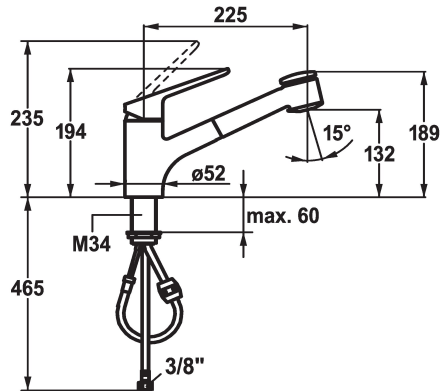

## KWC ISLA Lever mixer - Kitchen

Modell-Linie: ISLA | 10.371.033.000FL  
Kranar | Hydraulické armatúry

### KWC-No.

**123994**  
chromeline, A 225, flexible connection hoses

- \* Lever mixer
- \* TouchProtect - anti-scald protection thanks to the "double skin" principle
- \* Pull-out spray
  - SprayClean - easy to clean and actively prevents limescale buildup
  - up to 700 mm pull-out length
  - PowerClean - needle spray mode, with automatic diverter reset
  - TwistProtect - 360° swiveling spray

- \* Hose guide, swivelling 95°
- \* EasyLock - a pull-out spray that easily slides back into place
- \* KWC cartridge M 35 S
  - with ceramic discs
  - flow rate and temperature continuously variable
- \* Flexible connection hoses 3/8"
- \* Fastening by means of threaded sleeve M34 x 1
- \* Mounting hole size ø35 mm

9 l/min (3 bar)
9 l/min (3 bar)
Flexible_Anschlusschläuche
schwenkbar
topbedient
Auszugbrause
chromeline
Standmontage
Hebelmischer
194
II
A225
B
132
Mässing