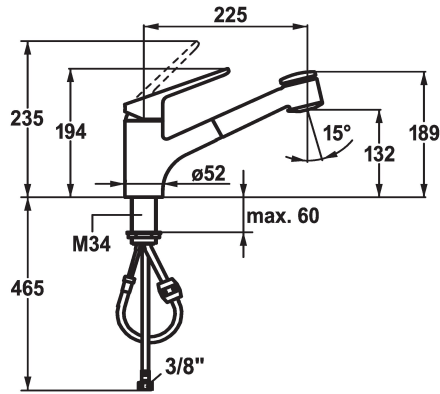

KWC ISLA Lever mixer - Kitchen

Modell-Linie: ISLA | 10.371.033.000FL
Armatura umywalkowa | Armatura jednouchwytywa

KWC-No.

123994
chromeline, A 225, flexible connection hoses

- * Lever mixer
- * TouchProtect - anti-scald protection thanks to the "double skin" principle
- * Pull-out spray
 - SprayClean - easy to clean and actively prevents limescale buildup
 - up to 700 mm pull-out length
 - PowerClean - needle spray mode, with automatic diverter reset
 - TwistProtect - 360° swiveling spray

- * Hose guide, swivelling 95°
- * EasyLock - a pull-out spray that easily slides back into place
- * KWC cartridge M 35 S
 - with ceramic discs
 - flow rate and temperature continuously variable
- * Flexible connection hoses 3/8"
- * Fastening by means of threaded sleeve M34 x 1
- * Mounting hole size ø35 mm

Dane techniczne

ATT-KWC-A_AUSZUGBRAUSE_SIEB
ATT-KWC-A_AUSZUGBRAUSE_NORMAL
Connection
ATT-KWC-AUSLAUF
Handling
Kitchen_spray
ATT-KWC-FARBCODE
Installation_type
Faucet_typ
Dimension Height
G_Acoustic group
Projection_A
EnergyLabelCH
ATT-KWC-MASS-WASSERAUSTRITT
Material

9 l/min (3 bar)
9 l/min (3 bar)
Flexible_Anschlusschläuche
schwenkbar
topbedient
Auszugbrause
chromeline
Standmontage
Hebelmischer
194
II
A225
B
132
Mosiqdz