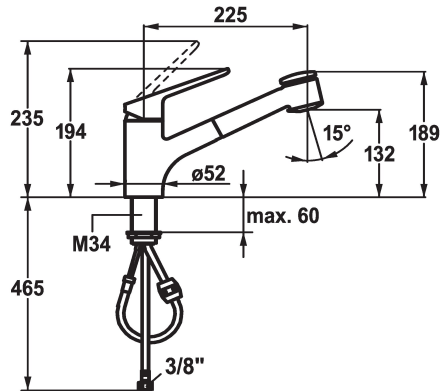

KWC ISLA Lever mixer - Kitchen

Modell-Linie: ISLA | 10.371.033.000FL
Hanat | Käsi­käyt­toiset hanat

KWC-No.

123994
chromeline, A 225, flexible connection hoses

- * Lever mixer
- * TouchProtect - anti-scald protection thanks to the "double skin" principle
- * Pull-out spray
 - SprayClean - easy to clean and actively prevents limescale buildup
 - up to 700 mm pull-out length
 - PowerClean - needle spray mode, with automatic diverter reset
 - TwistProtect - 360° swiveling spray

- * Hose guide, swivelling 95°
- * EasyLock - a pull-out spray that easily slides back into place
- * KWC cartridge M 35 S
 - with ceramic discs
 - flow rate and temperature continuously variable
- * Flexible connection hoses 3/8"
- * Fastening by means of threaded sleeve M34 x 1
- * Mounting hole size ø35 mm

Tekniset tiedot

ATT-KWC-A_AUSZUGBRAUSE_SIEB
ATT-KWC-A_AUSZUGBRAUSE_NORMAL
Connection
Spout
Handling
Kitchen_spray
Värikoodi
Installation_type
Faucet_typ
Measure_Height
G_Acoustic group
Projection_A
EnergyLabelCH
ATT-KWC-MASS-WASSERAUSTRITT
Materiaali
lviCode

9 l/min (3 bar)
9 l/min (3 bar)
Flexible_Anschluss­schläuche
schwenkbar
topbedient
Auszugbrause
chromeline
Standmontage
Hebelmischer
194
II
A225
B
132
Messinki
0