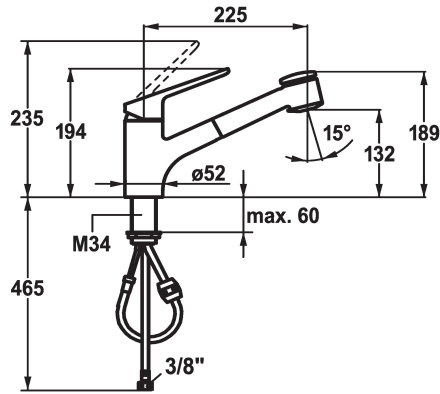

KWC ISLA Lever mixer - Kitchen

Modell-Linie: ISLA | 10.371.033.000FL
Taps | Manual taps

KWC-No.

123994

chromeline, A 225, flexible connection hoses

- * Lever mixer
- * TouchProtect - anti-scald protection thanks to the "double skin" principle
- * Pull-out spray
 - SprayClean - easy to clean and actively prevents limescale buildup
 - up to 700 mm pull-out length
 - PowerClean - needle spray mode, with automatic diverter reset
 - TwistProtect - 360° swiveling spray

- * Hose guide, swivelling 95°
- * EasyLock - a pull-out spray that easily slides back into place
- * KWC cartridge M 35 S
 - with ceramic discs
 - flow rate and temperature continuously variable
- * Flexible connection hoses 3/8"
- * Fastening by means of threaded sleeve M34 x 1
- * Mounting hole size ø35 mm

Technical Data

Flow rate needle spray
Flow rate normal spray
Connection
Spout
Handling
Kitchenspray
Color code
Installation type
Faucet_typ
Dimension Height
Acoustic group
Projection A
Energy label
Dimension Water outlet
material

9 l/min (3 bar)
9 l/min (3 bar)
Flexible connection hoses
swivel
top lever
Pull-out spray
chromeline
Pillar installation
Lever mixer
194
II
A 225
B
132
Brass