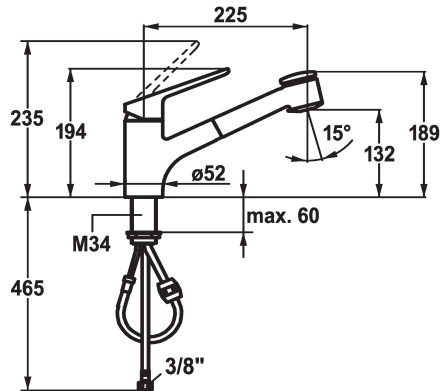

## KWC ISLA Lever mixer - Kitchen

Modell-Linie: ISLA | 10.371.033.000FL  
Taps | Manual taps

### KWC-No.

**123994**  
chromeline, A 225, flexible connection hoses

- \* Lever mixer
- \* TouchProtect - anti-scald protection thanks to the "double skin" principle
- \* Pull-out spray
  - SprayClean - easy to clean and actively prevents limescale buildup
  - up to 700 mm pull-out length
  - PowerClean - needle spray mode, with automatic diverter reset
  - TwistProtect - 360° swiveling spray

- \* Hose guide, swivelling 95°
- \* EasyLock - a pull-out spray that easily slides back into place
- \* KWC cartridge M 35 S
  - with ceramic discs
  - flow rate and temperature continuously variable
- \* Flexible connection hoses 3/8"
- \* Fastening by means of threaded sleeve M34 x 1
- \* Mounting hole size  $\varnothing 35$  mm

### Technical Data

Flow rate needle spray
Flow rate normal spray
Connection
Spout
Handling
Kitchen_spray
Color_code
Installation_type
Faucet_typ
Dimension Height
G_Acoustic group
Projection_A
Energy Label
Dimension Water outlet
material