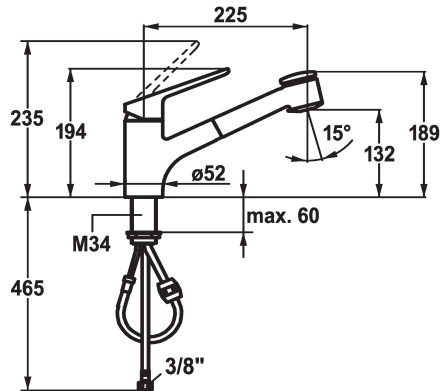

## KWC ISLA Lever mixer - Kitchen

Modell-Linie: ISLA | 10.371.033.000FL  
Umyvadlové armatury | Hydraulické armatury

### KWC-No.

**123994**  
chromeline, A 225, flexible connection hoses

- \* Lever mixer
- \* TouchProtect - anti-scald protection thanks to the "double skin" principle
- \* Pull-out spray
  - SprayClean - easy to clean and actively prevents limescale buildup
  - up to 700 mm pull-out length
  - PowerClean - needle spray mode, with automatic diverter reset
  - TwistProtect - 360° swiveling spray

- \* Hose guide, swivelling 95°
- \* EasyLock - a pull-out spray that easily slides back into place
- \* KWC cartridge M 35 S
  - with ceramic discs
  - flow rate and temperature continuously variable
- \* Flexible connection hoses 3/8"
- \* Fastening by means of threaded sleeve M34 x 1
- \* Mounting hole size  $\varnothing 35$  mm

Standmontage

Faucet\_typ

Hebelmischer

Measure\_Height

194

G\_Acoustic group

II

Projection\_A