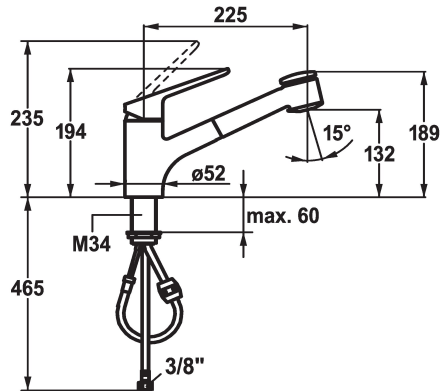

KWC ISLA Lever mixer - Kitchen

Modell-Linie: ISLA | 10.371.033.000FL
Taps | Manual taps

KWC-No.

123994

chromeline, A 225, flexible connection hoses

- * Lever mixer
- * TouchProtect - anti-scald protection thanks to the "double skin" principle
- * Pull-out spray
 - SprayClean - easy to clean and actively prevents limescale buildup
 - up to 700 mm pull-out length
 - PowerClean - needle spray mode, with automatic diverter reset
 - TwistProtect - 360° swiveling spray

- * Hose guide, swivelling 95°
- * EasyLock - a pull-out spray that easily slides back into place
- * KWC cartridge M 35 S
 - with ceramic discs
 - flow rate and temperature continuously variable
- * Flexible connection hoses 3/8"
- * Fastening by means of threaded sleeve M34 x 1
- * Mounting hole size ø35 mm

Technical Data

Flow rate needle spray
Flow rate normal spray
Connection
Spout
Handling
Kitchen_spray
Color code
Installation_type
Faucet_typ
Dimension Height
G_Acoustic group
Projection_A
Energy Label
Dimension Water outlet
material

9 l/min (3 bar)
9 l/min (3 bar)
Flexible connection hoses
swivel
top lever
Pull-out spray
chrome
Pillar installation
Lever mixer
194
II
A 225
B
132
Brass