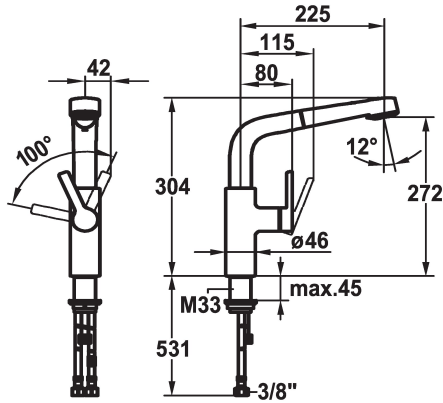

### KWC-No.

**123971**  
chromeline, A 225, flexible connection hoses

- \* Lever mixer
- \* Lever installation only possible on the right side
- Child safety: cold water flow in lever position towards the front
- \* gap between wall and centre of mounting hole min. 42 mm
- \* TouchProtect - anti-scald protection thanks to the "double skin" principle
- \* Pull-out spray
- SprayClean - easy to clean and actively prevents limescale buildup
- up to 600 mm pull-out length
- PowerClean - needle spray mode, with automatic diverter reset

- hose surface to fit faucet surface
- \* Hose guide, swivelling 360°
- \* EasyLock - a pull-out spray that easily slides back into place
- \* OptimalSpace - ample space for washing or working
- \* KWC cartridge S 25
- with ceramic discs
- flow rate and temperature continuously variable
- \* Flexible connection hoses 3/8"
- \* Fastening by means of threaded sleeve M33 x 1.5
- \* Mounting hole size ø35 mm

### Tekniset tiedot

ATT-KWC-A\_AUSZUGBRAUSE\_SIEB

10 l/min (3 bar)

ATT-KWC-A\_AUSZUGBRAUSE\_NORMAL

10 l/min (3 bar)

Connection

Flexible\_Anschlussschläuche

Spout

Standmontage

Faucet\_typ

Hebelmischer

ATT-KWC-BAUFORM

L-Spout

Measure\_Height

304

G\_Acoustic group