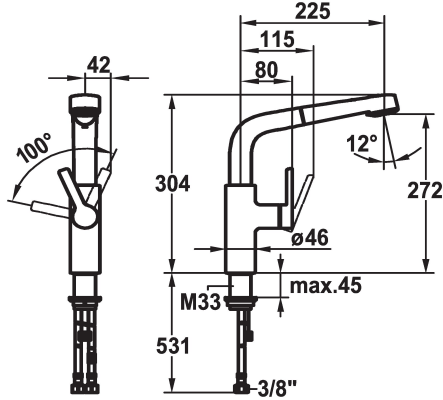

## KWC SUNO Lever mixer - Kitchen

Modell-Linie: SUNO | 10.171.003.000FL  
Taps | Manual taps

### KWC-No.

**123971**

chromeline, A 225, flexible connection hoses

- \* Lever mixer
- \* Lever installation only possible on the right side
- Child safety: cold water flow in lever position towards the front
- \* gap between wall and centre of mounting hole min. 42 mm
- \* TouchProtect - anti-scald protection thanks to the "double skin" principle
- \* Pull-out spray
  - SprayClean - easy to clean and actively prevents limescale buildup
  - up to 600 mm pull-out length
  - PowerClean - needle spray mode, with automatic diverter reset

- hose surface to fit faucet surface
- \* Hose guide, swivelling 360°
- \* EasyLock - a pull-out spray that easily slides back into place
- \* OptimalSpace - ample space for washing or working
- \* KWC cartridge S 25
  - with ceramic discs
  - flow rate and temperature continuously variable
- \* Flexible connection hoses 3/8"
- \* Fastening by means of threaded sleeve M33 x 1.5
- \* Mounting hole size  $\varnothing 35$  mm

### Technical Data

|                        |
|------------------------|
| Flow rate needle spray |
| Flow rate normal spray |
| Connection             |
| Spout                  |
| Handling               |
| Kitchenspray           |
| Color code             |
| Installation type      |
| Faucet_typ             |
| Design                 |
| Measure Height         |
| Acoustic group         |
| Projection A           |
| Energy label           |
| Dimension Water outlet |
| material               |