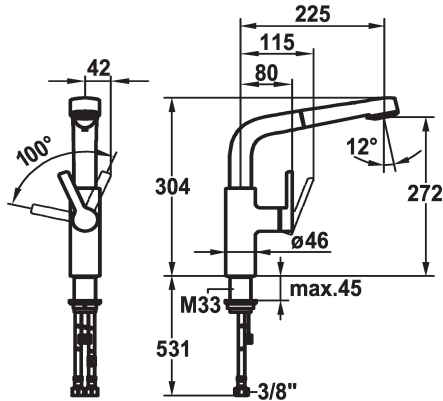

KWC SUNO Lever mixer - Kitchen

Modell-Linie: SUNO | 10.171.003.000FL
Taps | Manual taps

KWC-No.

123971

chromeline, A 225, flexible connection hoses

- * Lever mixer
- * Lever installation only possible on the right side
- Child safety: cold water flow in lever position towards the front
- * gap between wall and centre of mounting hole min. 42 mm
- * TouchProtect - anti-scald protection thanks to the "double skin" principle
- * Pull-out spray
 - SprayClean - easy to clean and actively prevents limescale buildup
 - up to 600 mm pull-out length
 - PowerClean - needle spray mode, with automatic diverter reset

- hose surface to fit faucet surface
- * Hose guide, swivelling 360°
- * EasyLock - a pull-out spray that easily slides back into place
- * OptimalSpace - ample space for washing or working
- * KWC cartridge S 25
 - with ceramic discs
 - flow rate and temperature continuously variable
- * Flexible connection hoses 3/8"
- * Fastening by means of threaded sleeve M33 x 1.5
- * Mounting hole size $\varnothing 35$ mm

Technical Data

Flow rate needle spray
Flow rate normal spray
Connection
Spout
Handling
Kitchenspray
Color code
Installation type
Faucet_typ
Design
Dimension Height
Acoustic group
Projection A
Energy label
Dimension Water outlet
material

10 l/min (3 bar)
10 l/min (3 bar)
Flexible connection hoses
swivel
side lever
Pull-out spray
chromeline
Pillar installation
Lever mixer
L-Spout
304
I
A 225
B
272
Brass

Spare Parts

KWC SUNO
Lever mixer - Kitchen