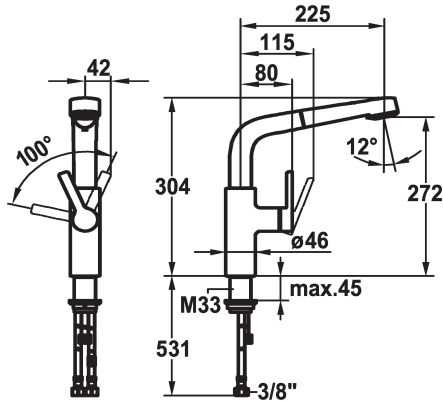

### KWC-No.

**123971**  
chromeline, A 225, flexible connection hoses

- \* Lever mixer
- \* Lever installation only possible on the right side
- Child safety: cold water flow in lever position towards the front
- \* gap between wall and centre of mounting hole min. 42 mm
- \* TouchProtect - anti-scald protection thanks to the "double skin" principle
- \* Pull-out spray
- SprayClean - easy to clean and actively prevents limescale buildup
- up to 600 mm pull-out length
- PowerClean - needle spray mode, with automatic diverter reset

- hose surface to fit faucet surface
- \* Hose guide, swivelling 360°
- \* EasyLock - a pull-out spray that easily slides back into place
- \* OptimalSpace - ample space for washing or working
- \* KWC cartridge S 25
- with ceramic discs
- flow rate and temperature continuously variable
- \* Flexible connection hoses 3/8"
- \* Fastening by means of threaded sleeve M33 x 1.5
- \* Mounting hole size  $\varnothing 35$  mm

### Technical Data

Flow rate needle spray
Flow rate normal spray
Connection
Spout
Handling
Kitchen_spray
Color_code
Installation_type
Faucet_typ
Design
Dimension Height
G_Acoustic group
Projection_A
Energy Label
Dimension Water outlet
material

10 l/min (3 bar)
10 l/min (3 bar)
Flexible connection hoses
swivel
side lever
Pull-out spray
chrome
Pillar installation
Lever mixer
L-Spout
304
I
A 225
B
272
Brass