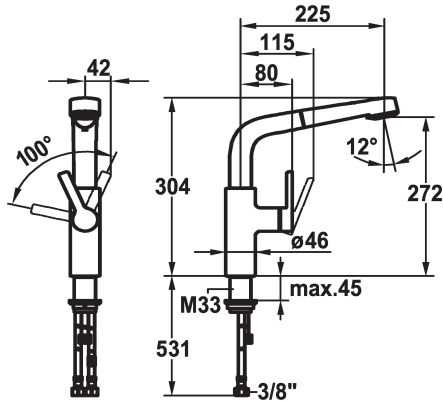

KWC SUNO Lever mixer - Kitchen

Modell-Linie: SUNO | 10.171.003.000FL
Umyvadlové armatury | Hydraulické armatury

KWC-No.

123971
chromeline, A 225, flexible connection hoses

- * Lever mixer
- * Lever installation only possible on the right side
- Child safety: cold water flow in lever position towards the front
- * gap between wall and centre of mounting hole min. 42 mm
- * TouchProtect - anti-scald protection thanks to the "double skin" principle
- * Pull-out spray
- SprayClean - easy to clean and actively prevents limescale buildup
- up to 600 mm pull-out length
- PowerClean - needle spray mode, with automatic diverter reset

- hose surface to fit faucet surface
- * Hose guide, swivelling 360°
- * EasyLock - a pull-out spray that easily slides back into place
- * OptimalSpace - ample space for washing or working
- * KWC cartridge S 25
- with ceramic discs
- flow rate and temperature continuously variable
- * Flexible connection hoses 3/8"
- * Fastening by means of threaded sleeve M33 x 1.5
- * Mounting hole size ø35 mm

Technické údaje

ATT-KWC-A_AUSZUGBRAUSE_SIEB

10 l/min (3 bar)

ATT-KWC-A_AUSZUGBRAUSE_NORMAL

10 l/min (3 bar)

Connection

Flexible_Anschlussschläuche

ATT-KWC-AUSLAUF

Standmontage

Faucet_typ

Hebelmischer

ATT-KWC-BAUFORM

L-Auslauf

Measure_Height

304

G_Acoustic group