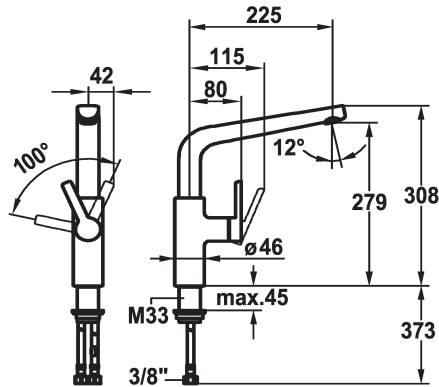

KWC SUNO Lever mixer - Kitchen

Modell-Linie: SUNO | 10.171.013.000FL
Hanat | Käsikäyttöiset hanat

KWC-No.

123967
chromeline, A 225, flexible connection hoses

- * Lever mixer
- * Lever installation only possible on the right side
- Child safety: cold water flow in lever position towards the front
- * gap between wall and centre of mounting hole min. 42 mm
- * Swivel spout 360°
- Neoperl® Cascade®
- * OptimalSpace - ample space for washing or working

- * KWC cartridge S 25
- with ceramic discs
- flow rate and temperature continuously variable
- * Flexible connection hoses 3/8"
- * Fastening by means of threaded sleeve M33 x 1.5
- * Mounting hole size $\varnothing 35$ mm

Tekniset tiedot

A_Spout_Spray
Connection
Spout
Handling
ATT-KWC-FARBCODE
Installation_type
Faucet_typ
ATT-KWC-BAUFORM
Measure_Height
G_Acoustic group
Projection_A
EnergyLabelCH
ATT-KWC-MASS-WASSERAUSTRITT
Materiaali
lviCode

10 l/min (3 bar)
Flexible_Anschlussschläuche
schwenkbar
seitenbedient
chromeline
Standmontage
Hebelmischer
L-Spout
308
II
A225
B
279
Messinki
0

Varaosat

KWC SUNO Lever mixer - Kitchen

Modell-Linie: SUNO | 10.171.013.000FL
Hanat | Käsi­käyt­toiset hanat