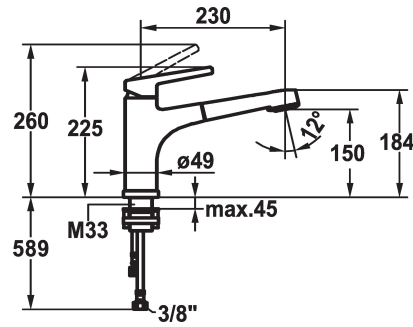

KWC SUNO

Lever mixer - Kitchen - detachable

Modell-Linie: SUNO | 10.171.053.000FL

Kranar | Hydraulické armatúry

KWC-No.

123963

chromeline, A 230, flexible connection hoses

- * Lever mixer
- * Detachable for installation below windows - detached 55 mm
- * TouchProtect - anti-scald protection thanks to the "double skin" principle
- * Intrinsicly safe against backflow
- * Pull-out spray
 - SprayClean - easy to clean and actively prevents limescale buildup
 - up to 600 mm pull-out length
 - PowerClean - needle spray mode, with automatic diverter reset

- hose surface to fit faucet surface
- * Hose guide, swivelling 130°
- * EasyLock - a pull-out spray that easily slides back into place
- * KWC cartridge M 35 H
 - with ceramic discs
 - flow rate and temperature continuously variable
- * Flexible connection hoses 3/8"
- * Fastening by means of threaded sleeve M35 x 1.5 (preassembled socket)
- * Mounting hole size $\varnothing 35 - 37$ mm

Technical Data

ATT-KWC-A_AUSZUGBRAUSE_SIEB

11 l/min (3 bar)

ATT-KWC-A_AUSZUGBRAUSE_NORMAL

11 l/min (3 bar)

Connection

Flexible_Anschlusschläuche

ATT-KWC-AUSLAUF

chromeline

Installation_type

Standmontage

Faucet_typ

Hebelmischer

Measure_Height

225

G_Acoustic_group