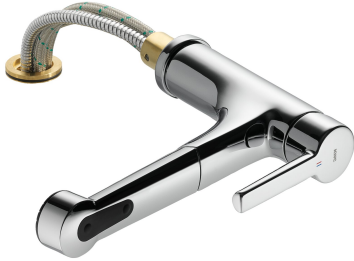

KWC SUNO

Lever mixer - Kitchen - detachable

Modell-Linie: SUNO | 10.171.053.000FL

Kranar | Hydraulické armatúry

KWC-No.

123963

chromeline, A 230, flexible connection hoses

- * Lever mixer
- * Detachable for installation below windows - detached 55 mm
- * TouchProtect - anti-scald protection thanks to the "double skin" principle
- * Intrinsicly safe against backflow
- * Pull-out spray
 - SprayClean - easy to clean and actively prevents limescale buildup
 - up to 600 mm pull-out length
 - PowerClean - needle spray mode, with automatic diverter reset

- hose surface to fit faucet surface
- * Hose guide, swivelling 130°
- * EasyLock - a pull-out spray that easily slides back into place
- * KWC cartridge M 35 H
 - with ceramic discs
 - flow rate and temperature continuously variable
- * Flexible connection hoses 3/8"
- * Fastening by means of threaded sleeve M35 x 1.5 (preassembled socket)
- * Mounting hole size $\varnothing 35 - 37$ mm

schwenkbar

ATT-KWC-UNTERFENSTER

wegnehmbar

Handling

topbedient

Kitchen_spray

Auszugbrause

ATT-KWC-FARBCODE

chromeline

Installation_type

Standmontage

Faucet_typ

Hebelmischer

Measure_Height

225

G_Acoustic_group