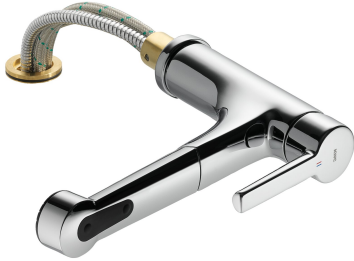

KWC SUNO

Lever mixer - Kitchen - detachable

Modell-Linie: SUNO | 10.171.053.000FL

Taps | Manual taps

KWC-No.

123963

chromeline, A 230, flexible connection hoses

- * Lever mixer
- * Detachable for installation below windows - detached 55 mm
- * TouchProtect - anti-scald protection thanks to the "double skin" principle
- * Intrinsicly safe against backflow
- * Pull-out spray
 - SprayClean - easy to clean and actively prevents limescale buildup
 - up to 600 mm pull-out length
 - PowerClean - needle spray mode, with automatic diverter reset

- hose surface to fit faucet surface
- * Hose guide, swivelling 130°
- * EasyLock - a pull-out spray that easily slides back into place
- * KWC cartridge M 35 H
 - with ceramic discs
 - flow rate and temperature continuously variable
- * Flexible connection hoses 3/8"
- * Fastening by means of threaded sleeve M35 x 1.5 (preassembled socket)
- * Mounting hole size $\varnothing 35 - 37$ mm

Technical Data

Flow rate needle spray
Flow rate normal spray
Connection
Spout
Detachable
Handling
Kitchenspray
Color code
Installation type
Faucet_typ
Measure Height
Acoustic group
Projection A
Energy label
Dimension Water outlet
material

11 l/min (3 bar)
11 l/min (3 bar)
Flexible connection hoses
swivel
detachable
top lever
Pull-out spray
chromeline
Pillar installation
Lever mixer
225
I
A 230
B
150
Brass

Spare Parts

KWC SUNO

Lever mixer - Kitchen - detachable