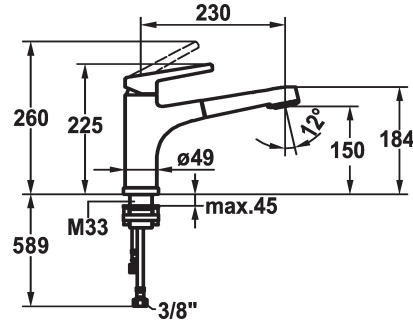

KWC SUNO

Lever mixer - Kitchen - detachable

Modell-Linie: SUNO | 10.171.053.000FL

Taps | Manual taps

KWC-No.

123963

chromeline, A 230, flexible connection hoses

- * Lever mixer
- * Detachable for installation below windows - detached 55 mm
- * TouchProtect - anti-scald protection thanks to the "double skin" principle
- * Intrinsicly safe against backflow
- * Pull-out spray
 - SprayClean - easy to clean and actively prevents limescale buildup
 - up to 600 mm pull-out length
 - PowerClean - needle spray mode, with automatic diverter reset

- hose surface to fit faucet surface
- * Hose guide, swivelling 130°
- * EasyLock - a pull-out spray that easily slides back into place
- * KWC cartridge M 35 H
 - with ceramic discs
 - flow rate and temperature continuously variable
- * Flexible connection hoses 3/8"
- * Fastening by means of threaded sleeve M35 x 1.5 (preassembled socket)
- * Mounting hole size $\varnothing 35 - 37$ mm

Technical Data

Flow rate needle spray
Flow rate normal spray
Connection
Spout
Detachable
Handling
Kitchenspray
Color code
Installation type
Faucet_typ
Measure Height
Acoustic group
Projection A
Energy label
Dimension Water outlet
material

11 l/min (3 bar)
11 l/min (3 bar)
Flexible connection hoses
swivel
detachable
top lever
Pull-out spray
chromeline
Pillar installation
Lever mixer
225
I
A 230
B
150
Brass

Spare Parts

KWC SUNO

Lever mixer - Kitchen - detachable