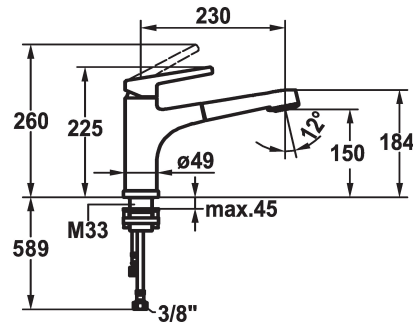

KWC SUNO

Lever mixer - Kitchen - detachable

Modell-Linie: SUNO | 10.171.053.000FL

Umyvadlové armatury | Hydraulické armatury

KWC-No.

123963

chromeline, A 230, flexible connection hoses

- * Lever mixer
- * Detachable for installation below windows - detached 55 mm
- * TouchProtect - anti-scald protection thanks to the "double skin" principle
- * Intrinsicly safe against backflow
- * Pull-out spray
 - SprayClean - easy to clean and actively prevents limescale buildup
 - up to 600 mm pull-out length
 - PowerClean - needle spray mode, with automatic diverter reset

- hose surface to fit faucet surface
- * Hose guide, swivelling 130°
- * EasyLock - a pull-out spray that easily slides back into place
- * KWC cartridge M 35 H
 - with ceramic discs
 - flow rate and temperature continuously variable
- * Flexible connection hoses 3/8"
- * Fastening by means of threaded sleeve M35 x 1.5 (preassembled socket)
- * Mounting hole size $\varnothing 35 - 37$ mm

Technické údaje

ATT-KWC-A_AUSZUGBRAUSE_SIEB

11 l/min (3 bar)

ATT-KWC-A_AUSZUGBRAUSE_NORMAL

11 l/min (3 bar)

Connection

Flexible_Anschlusschläuche

ATT-KWC-AUSLAUF

chromeline

Installation_type

Standmontage

Faucet_typ

Hebelmischer

Measure_Height

225

G_Acoustic_group