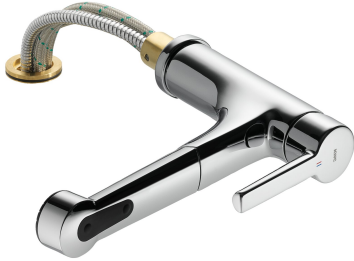

KWC SUNO

Lever mixer - Kitchen - detachable

Modell-Linie: SUNO | 10.171.053.000FL

Umyvadlové armatury | Hydraulické armatury

KWC-No.

123963

chromeline, A 230, flexible connection hoses

- * Lever mixer
- * Detachable for installation below windows - detached 55 mm
- * TouchProtect - anti-scald protection thanks to the "double skin" principle
- * Intrinsicly safe against backflow
- * Pull-out spray
 - SprayClean - easy to clean and actively prevents limescale buildup
 - up to 600 mm pull-out length
 - PowerClean - needle spray mode, with automatic diverter reset

- hose surface to fit faucet surface
- * Hose guide, swivelling 130°
- * EasyLock - a pull-out spray that easily slides back into place
- * KWC cartridge M 35 H
 - with ceramic discs
 - flow rate and temperature continuously variable
- * Flexible connection hoses 3/8"
- * Fastening by means of threaded sleeve M35 x 1.5 (preassembled socket)
- * Mounting hole size $\varnothing 35 - 37$ mm

Technické údaje

ATT-KWC-A_AUSZUGBRAUSE_SIEB

11 l/min (3 bar)

ATT-KWC-A_AUSZUGBRAUSE_NORMAL

11 l/min (3 bar)

Connection

Flexible_Anschlusschläuche

ATT-KWC-AUSLAUF

schwenkbar

ATT-KWC-UNTERFENSTER

wegnehmbar

Handling

topbedient

Kitchen_spray

Auszugbrause

ATT-KWC-FARBCODE