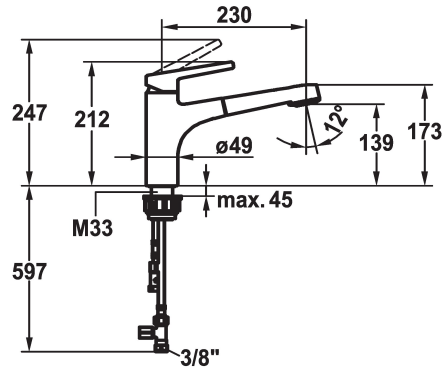

## KWC SUNO

Lever mixer - Kitchen - Low pressure

Modell-Linie: SUNO | 10.175.033.000FL

Kranar | Hydraulické armatúry

### KWC-No.

**123962**

chromeline, A 230, flexible connection hoses

- \* Lever mixer
- \* TouchProtect - anti-scald protection thanks to the "double skin" principle
- \* Pull-out spray
  - SprayClean - easy to clean and actively prevents limescale buildup
  - up to 600 mm pull-out length
  - PowerClean - needle spray mode, with automatic diverter reset
  - hose surface to fit faucet surface

- \* Hose guide, swivelling 130°
- \* EasyLock - a pull-out spray that easily slides back into place
- \* KWC cartridge M 35 H
  - with ceramic discs
  - flow rate and temperature continuously variable
- \* Flexible connection hoses 3/8"
- \* Fastening by means of threaded sleeve M33 x 1.5
- \* Mounting hole size  $\varnothing 35$  mm

Installation\_type

Faucet\_typ

Measure\_Height

ATT-KWC-ENERGIESPAREN

G\_Acoustic group

Projection\_A

EnergyLabelCH

ATT-KWC-MASS-WASSERAUSTRITT