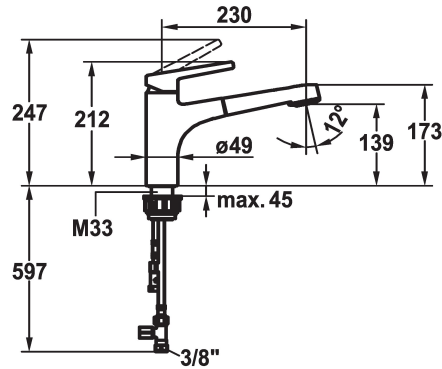

### KWC-No.

**123962**

chromeline, A 230, flexible connection hoses

\* Lever mixer

\* TouchProtect - anti-scald protection thanks to the "double skin" principle

\* Pull-out spray

- SprayClean - easy to clean and actively prevents limescale buildup

- up to 600 mm pull-out length

- PowerClean - needle spray mode, with automatic diverter reset

- hose surface to fit faucet surface

\* Hose guide, swivelling 130°

\* EasyLock - a pull-out spray that easily slides back into place

\* KWC cartridge M 35 H

- with ceramic discs

- flow rate and temperature continuously variable

\* Flexible connection hoses 3/8"

\* Fastening by means of threaded sleeve M33 x 1.5

\* Mounting hole size Ø35 mm

Standmontage

Faucet\_typ

Hebelmischer

Dimension Height

212

ATT-KWC-ENERGIESPAREN

Niederdruck

G\_Acoustic group