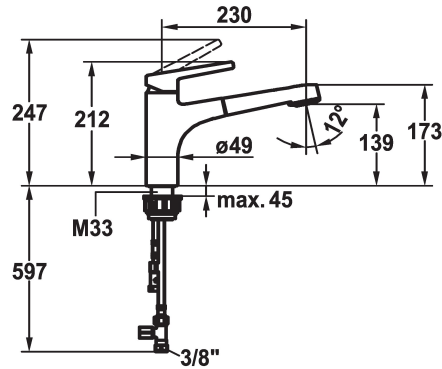

### KWC-No.

**123962**

chromeline, A 230, flexible connection hoses

#### \* Hose guide, swivelling 130°

\* EasyLock - a pull-out spray that easily slides back into place

\* KWC cartridge M 35 H

- with ceramic discs

- flow rate and temperature continuously variable

\* Flexible connection hoses 3/8"

\* Fastening by means of threaded sleeve M33 x 1.5

\* Mounting hole size ø35 mm

### Technical Data

Flow rate needle spray

7 l/min (3 bar)

Flow rate normal spray

7 l/min (3 bar)

Connection

Flexible connection hoses

Spout