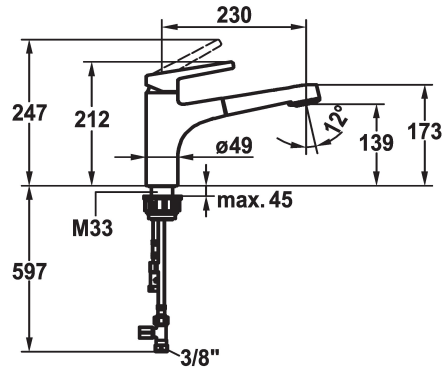

KWC SUNO

Lever mixer - Kitchen - Low pressure

Modell-Linie: SUNO | 10.175.033.000FL

Taps | Manual taps

KWC-No.

123962

chromeline, A 230, flexible connection hoses

- * Lever mixer
- * TouchProtect - anti-scald protection thanks to the "double skin" principle
- * Pull-out spray
 - SprayClean - easy to clean and actively prevents limescale buildup
 - up to 600 mm pull-out length
 - PowerClean - needle spray mode, with automatic diverter reset
 - hose surface to fit faucet surface

- * Hose guide, swivelling 130°
- * EasyLock - a pull-out spray that easily slides back into place
- * KWC cartridge M 35 H
 - with ceramic discs
 - flow rate and temperature continuously variable
- * Flexible connection hoses 3/8"
- * Fastening by means of threaded sleeve M33 x 1.5
- * Mounting hole size ø35 mm

Technical Data

Flow rate needle spray
Flow rate normal spray
Connection
Spout
Handling
Kitchenspray
Color code
Installation type
Faucet_typ
Dimension Height
Energysaving
Acoustic group
Projection A
Energy label
Dimension Water outlet
material

7 l/min (3 bar)
7 l/min (3 bar)
Flexible connection hoses
swivel
top lever
Pull-out spray
chromeline
Pillar installation
Lever mixer
212
low pressure
I
A 230
A
139
Brass

Spare Parts

KWC SUNO

Lever mixer - Kitchen - Low pressure