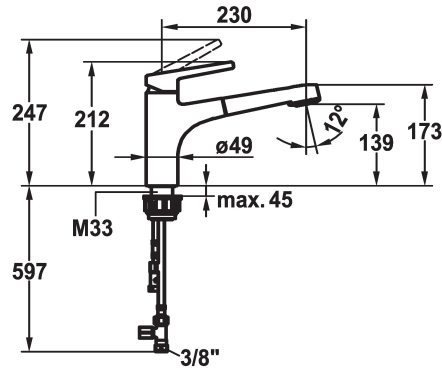

## KWC SUNO

Lever mixer - Kitchen - Low pressure

Modell-Linie: SUNO | 10.175.033.000FL

Taps | Manual taps

### KWC-No.

**123962**

chromeline, A 230, flexible connection hoses

- \* Lever mixer
- \* TouchProtect - anti-scald protection thanks to the "double skin" principle
- \* Pull-out spray
  - SprayClean - easy to clean and actively prevents limescale buildup
  - up to 600 mm pull-out length
  - PowerClean - needle spray mode, with automatic diverter reset
  - hose surface to fit faucet surface

- \* Hose guide, swivelling 130°
- \* EasyLock - a pull-out spray that easily slides back into place
- \* KWC cartridge M 35 H
  - with ceramic discs
  - flow rate and temperature continuously variable
- \* Flexible connection hoses 3/8"
- \* Fastening by means of threaded sleeve M33 x 1.5
- \* Mounting hole size  $\varnothing 35$  mm

### Technical Data

Flow rate needle spray
Flow rate normal spray
Connection
Spout
Handling
Kitchen_spray
Color_code
Installation_type
Faucet_typ
Dimension Height
Energysaving
G_Acoustic group
Projection_A
Energy Label
Dimension Water outlet
material