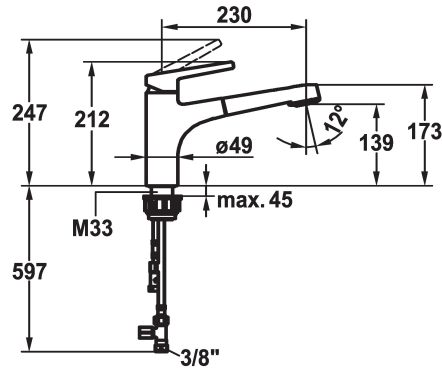

KWC SUNO

Lever mixer - Kitchen - Low pressure

Modell-Linie: SUNO | 10.175.033.000FL
Umyvadlové armatury | Hydraulické armatury

KWC-No.

123962

chromeline, A 230, flexible connection hoses

- * Lever mixer
- * TouchProtect - anti-scald protection thanks to the "double skin" principle
- * Pull-out spray
 - SprayClean - easy to clean and actively prevents limescale buildup
 - up to 600 mm pull-out length
 - PowerClean - needle spray mode, with automatic diverter reset
 - hose surface to fit faucet surface

- * Hose guide, swivelling 130°
- * EasyLock - a pull-out spray that easily slides back into place
- * KWC cartridge M 35 H
 - with ceramic discs
 - flow rate and temperature continuously variable
- * Flexible connection hoses 3/8"
- * Fastening by means of threaded sleeve M33 x 1.5
- * Mounting hole size ø35 mm

Installation_type

Faucet_typ

Measure_Height

ATT-KWC-ENERGIESPAREN

G_Acoustic group

Projection_A

EnergyLabelCH

ATT-KWC-MASS-WASSERAUSTRITT