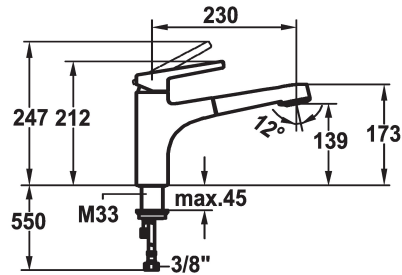

KWC SUNO Lever mixer - Kitchen

Modell-Linie: SUNO | 10.171.033.000FL
Armatura umywalkowa | Armatura jednouchwytywa

KWC-No.

123959
chromeline, A 230, flexible connection hoses

- * Lever mixer
- * TouchProtect - anti-scald protection thanks to the "double skin" principle
- * Pull-out spray
 - SprayClean - easy to clean and actively prevents limescale buildup
 - up to 600 mm pull-out length
 - PowerClean - needle spray mode, with automatic diverter reset
 - hose surface to fit faucet surface

- * Hose guide, swivelling 130°
- * EasyLock - a pull-out spray that easily slides back into place
- * KWC cartridge M 35 H
 - with ceramic discs
 - flow rate and temperature continuously variable
- * Flexible connection hoses 3/8"
- * Fastening by means of threaded sleeve M33 x 1.5
- * Mounting hole size $\varnothing 35$ mm

Dane techniczne

ATT-KWC-A_AUSZUGBRAUSE_SIEB
ATT-KWC-A_AUSZUGBRAUSE_NORMAL
Connection
ATT-KWC-AUSLAUF
Handling
Kitchen_spray
ATT-KWC-FARBCODE
Installation_type
Faucet_typ
Dimension Height
G_Acoustic group
Projection_A
EnergyLabelCH
ATT-KWC-MASS-WASSERAUSTRITT
Materiał

11 l/min (3 bar)
11 l/min (3 bar)
Flexible_Anschlusschläuche
schwenkbar
topbedient
Auszugbrause
chromeline
Standmontage
Hebelmischer
212
I
A230
B
139
Mosiqdz

Części zamienne

KWC SUNO Lever mixer - Kitchen