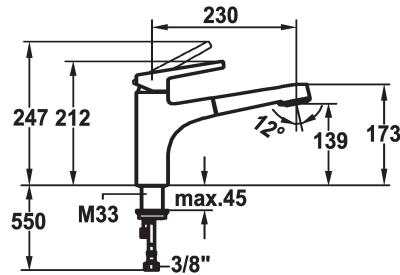

## KWC SUNO Lever mixer - Kitchen

Modell-Linie: SUNO | 10.171.033.000FL  
Hanat | Käsi käyttöiset hanat

### KWC-No.

**123959**

chromeline, A 230, flexible connection hoses

- \* Lever mixer
- \* TouchProtect - anti-scald protection thanks to the "double skin" principle
- \* Pull-out spray
  - SprayClean - easy to clean and actively prevents limescale buildup
  - up to 600 mm pull-out length
  - PowerClean - needle spray mode, with automatic diverter reset
  - hose surface to fit faucet surface

- \* Hose guide, swivelling 130°
- \* EasyLock - a pull-out spray that easily slides back into place
- \* KWC cartridge M 35 H
  - with ceramic discs
  - flow rate and temperature continuously variable
- \* Flexible connection hoses 3/8"
- \* Fastening by means of threaded sleeve M33 x 1.5
- \* Mounting hole size ø35 mm

Installation\_type

Faucet\_typ

Measure\_Height

G\_Acoustic group

Projection\_A

EnergyLabelCH

ATT-KWC-MASS-WASSERAUSTRITT

Materiaali