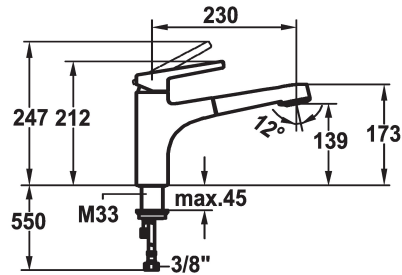

KWC SUNO Lever mixer - Kitchen

Modell-Linie: SUNO | 10.171.033.000FL
Taps | Manual taps

KWC-No.

123959
chromeline, A 230, flexible connection hoses

- * Lever mixer
- * TouchProtect - anti-scald protection thanks to the "double skin" principle
- * Pull-out spray
 - SprayClean - easy to clean and actively prevents limescale buildup
 - up to 600 mm pull-out length
 - PowerClean - needle spray mode, with automatic diverter reset
 - hose surface to fit faucet surface

- * Hose guide, swivelling 130°
- * EasyLock - a pull-out spray that easily slides back into place
- * KWC cartridge M 35 H
 - with ceramic discs
 - flow rate and temperature continuously variable
- * Flexible connection hoses 3/8"
- * Fastening by means of threaded sleeve M33 x 1.5
- * Mounting hole size ø35 mm

Technical Data

Flow rate needle spray
Flow rate normal spray
Connection
Spout
Handling
Kitchenspray
Color code
Installation type
Faucet_typ
Measure Height
Acoustic group
Projection A
Energy label
Dimension Water outlet
material

11 l/min (3 bar)
11 l/min (3 bar)
Flexible connection hoses
swivel
top lever
Pull-out spray
chromeline
Pillar installation
Lever mixer
212
I
A 230
B
139
Brass

Spare Parts

KWC SUNO
Lever mixer - Kitchen

Modell-Linie: **SUNO** | 10.171.033.000FL
Taps | Manual taps