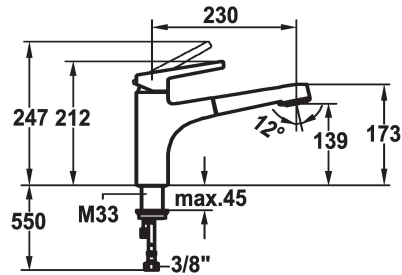

KWC SUNO Lever mixer - Kitchen

Modell-Linie: SUNO | 10.171.033.000FL
Taps | Manual taps

KWC-No.

123959
chromeline, A 230, flexible connection hoses

- * Lever mixer
- * TouchProtect - anti-scald protection thanks to the "double skin" principle
- * Pull-out spray
 - SprayClean - easy to clean and actively prevents limescale buildup
 - up to 600 mm pull-out length
 - PowerClean - needle spray mode, with automatic diverter reset
 - hose surface to fit faucet surface

- * Hose guide, swivelling 130°
- * EasyLock - a pull-out spray that easily slides back into place
- * KWC cartridge M 35 H
 - with ceramic discs
 - flow rate and temperature continuously variable
- * Flexible connection hoses 3/8"
- * Fastening by means of threaded sleeve M33 x 1.5
- * Mounting hole size ø35 mm

Technical Data

Flow rate needle spray
Flow rate normal spray
Connection
Spout
Handling
Kitchenspray
Color code
Installation type
Faucet_typ
Dimension Height
Acoustic group
Projection A
Energy label
Dimension Water outlet
material

11 l/min (3 bar)
11 l/min (3 bar)
Flexible connection hoses
swivel
top lever
Pull-out spray
chromeline
Pillar installation
Lever mixer
212
I
A 230
B
139
Brass

Spare Parts

KWC SUNO
Lever mixer - Kitchen

Modell-Linie: **SUNO** | 10.171.033.000FL
Taps | Manual taps