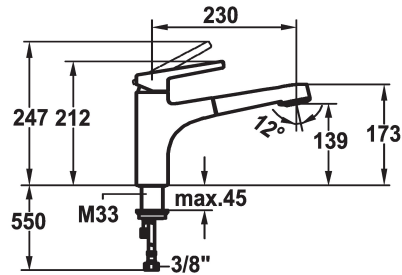

KWC SUNO Lever mixer - Kitchen

Modell-Linie: SUNO | 10.171.033.000FL
Taps | Manual taps

KWC-No.

123959
chromeline, A 230, flexible connection hoses

- * Lever mixer
- * TouchProtect - anti-scald protection thanks to the "double skin" principle
- * Pull-out spray
 - SprayClean - easy to clean and actively prevents limescale buildup
 - up to 600 mm pull-out length
 - PowerClean - needle spray mode, with automatic diverter reset
 - hose surface to fit faucet surface

- * Hose guide, swivelling 130°
- * EasyLock - a pull-out spray that easily slides back into place
- * KWC cartridge M 35 H
 - with ceramic discs
 - flow rate and temperature continuously variable
- * Flexible connection hoses 3/8"
- * Fastening by means of threaded sleeve M33 x 1.5
- * Mounting hole size ø35 mm

Technical Data

Flow rate needle spray
Flow rate normal spray
Connection
Spout
Handling
Kitchen_spray
Color code
Installation_type
Faucet_typ
Dimension Height
G_Acoustic group
Projection_A
Energy Label
Dimension Water outlet
material

11 l/min (3 bar)
11 l/min (3 bar)
Flexible connection hoses
swivel
top lever
Pull-out spray
chrome
Pillar installation
Lever mixer
212
I
A 230
B
139
Brass

Spare Parts

KWC SUNO
Lever mixer - Kitchen

Modell-Linie: **SUNO** | 10.171.033.000FL
Taps | Manual taps