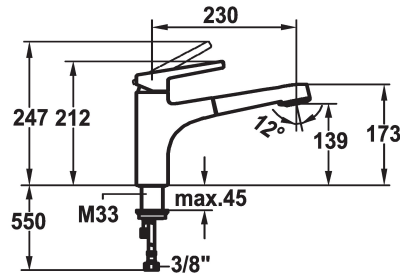

KWC SUNO Lever mixer - Kitchen

Modell-Linie: SUNO | 10.171.033.000FL
Umyvadlové armatury | Hydraulické armatury

KWC-No.

123959
chromeline, A 230, flexible connection hoses

- * Lever mixer
- * TouchProtect - anti-scald protection thanks to the "double skin" principle
- * Pull-out spray
 - SprayClean - easy to clean and actively prevents limescale buildup
 - up to 600 mm pull-out length
 - PowerClean - needle spray mode, with automatic diverter reset
 - hose surface to fit faucet surface

- * Hose guide, swivelling 130°
- * EasyLock - a pull-out spray that easily slides back into place
- * KWC cartridge M 35 H
 - with ceramic discs
 - flow rate and temperature continuously variable
- * Flexible connection hoses 3/8"
- * Fastening by means of threaded sleeve M33 x 1.5
- * Mounting hole size ø35 mm

Technické údaje

ATT-KWC-A_AUSZUGBRAUSE_SIEB
ATT-KWC-A_AUSZUGBRAUSE_NORMAL
Connection
ATT-KWC-AUSLAUF
Handling
Kitchen_spray
ATT-KWC-FARBCODE
Installation_type
Faucet_typ
Measure_Height
G_Acoustic group
Projection_A
EnergyLabelCH
ATT-KWC-MASS-WASSERAUSTRITT
Material

11 l/min (3 bar)
11 l/min (3 bar)
Flexible_Anschlusschläuche
schwenkbar
topbedient
Auszugbrause
chromeline
Standmontage
Hebelmischer
212
I
A230
B
139
mosaz

Náhradní díly

KWC SUNO Lever mixer - Kitchen

Modell-Linie: SUNO | 10.171.033.000FL
Umyvadlové armatury | Hydraulické armatury