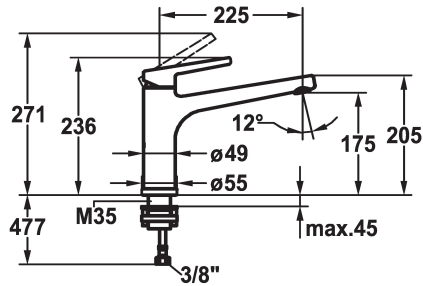

KWC SUNO

Lever mixer - Kitchen - detachable

Modell-Linie: SUNO | 10.171.043.000FL

Armatura umywalkowa | Armatura jednouchwytowa

KWC-No.

123955

chromeline, A 225, flexible connection hoses

- * Lever mixer
- * Detachable for installation below windows - detached 55 mm
- * Intrinsically safe against backflow
- * Swivel spout 160°
- Neoperl® Cascade®
- * KWC cartridge M 35 H

- with ceramic discs
- flow rate and temperature continuously variable
- * Flexible connection hoses 3/8"
- * Fastening by means of threaded sleeve M35 x 1.5 (preassembled socket)
- * Mounting hole size ø35 - 37 mm

Dane techniczne

A_Spout_Spray
Connection
ATT-KWC-AUSLAUF
ATT-KWC-UNTERFENSTER
Handling
ATT-KWC-FARBCODE
Installation_type
Faucet_typ
Dimension Height
G_Acoustic group
Projection_A
EnergyLabelCH
ATT-KWC-MASS-WASSERAUSTRITT
Material

12 l/min (3 bar)
Flexible_Anschlusschläuche
schwenkbar
wegnehmbar
topbedient
chromeline
Standmontage
Hebelmischer
236
I
A225
B
175
Mosiądz

Części zamienne

KWC SUNO

Lever mixer - Kitchen - detachable

Modell-Linie: SUNO | 10.171.043.000FL