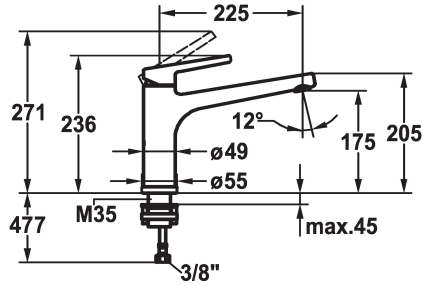

KWC SUNO

Lever mixer - Kitchen - detachable

Modell-Linie: SUNO | 10.171.043.000FL
Umyvadlové armatury | Hydraulické armatury

KWC-No.

123955

chromeline, A 225, flexible connection hoses

- * Lever mixer
- * Detachable for installation below windows - detached 55 mm
- * Intrinsically safe against backflow
- * Swivel spout 160°
- Neoperl® Cascade®
- * KWC cartridge M 35 H

- with ceramic discs
- flow rate and temperature continuously variable
- * Flexible connection hoses 3/8"
- * Fastening by means of threaded sleeve M35 x 1.5 (preassembled socket)
- * Mounting hole size ø35 - 37 mm

Technické údaje

A_Spout_Spray
Connection
ATT-KWC-AUSLAUF
ATT-KWC-UNTERFENSTER
Handling
ATT-KWC-FARBCODE
Installation_type
Faucet_typ
Measure_Height
G_Acoustic group
Projection_A
EnergyLabelCH
ATT-KWC-MASS-WASSERAUSTRITT
Materiál

12 l/min (3 bar)
Flexible_Anschlusschläuche
schwenkbar
wegnehmbar
topbedient
chromeline
Standmontage
Hebelmischer
236
I
A225
B
175
mosaz

Náhradní díly

KWC SUNO

Lever mixer - Kitchen - detachable

Modell-Linie: SUNO | 10.171.043.000FL