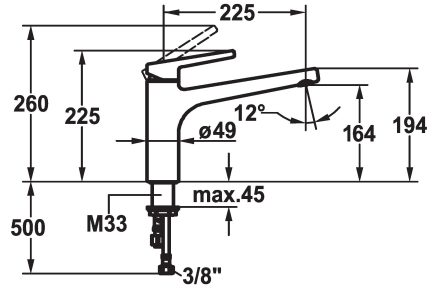

KWC SUNO

Lever mixer - Kitchen - Low pressure

Modell-Linie: SUNO | 10.175.023.000FL

Taps | Manual taps

KWC-No.

123954

chromeline, A 225, flexible connection hoses

- * Lever mixer
- * Swivel spout 160°
- Jet regulator
- * KWC cartridge M 35 H
- with ceramic discs

- flow rate and temperature continuously variable
- * Flexible connection hoses 3/8"
- * Fastening by means of threaded sleeve M33 x 1.5
- * Mounting hole size $\varnothing 35$ mm

Technical Data

Flow rate
Connection
Spout
Handling
Color code
Installation type
Faucet_typ
Measure Height
Energysaving
Acoustic group
Projection A
Energy label
Dimension Water outlet
material

6 l/min (3 bar)
Flexible connection hoses
swivel
top lever
chromeline
Pillar installation
Lever mixer
225
low pressure
I
A 225
A
164
Brass

Spare Parts

KWC SUNO

Lever mixer - Kitchen - Low pressure

Modell-Linie: SUNO | 10.175.023.000FL

Taps | Manual taps

Cartridge M 35

536570

Z.534.836
