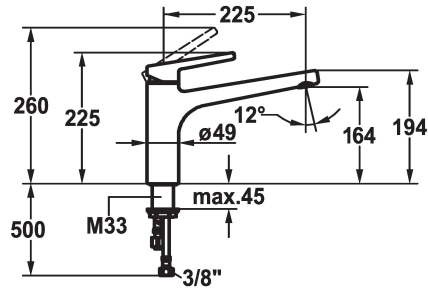

KWC SUNO

Lever mixer - Kitchen - Low pressure

Modell-Linie: SUNO | 10.175.023.000FL

Taps | Manual taps

KWC-No.

123954

chromeline, A 225, flexible connection hoses

- * Lever mixer
- * Swivel spout 160°
- Jet regulator
- * KWC cartridge M 35 H
- with ceramic discs

- flow rate and temperature continuously variable
- * Flexible connection hoses 3/8"
- * Fastening by means of threaded sleeve M33 x 1.5
- * Mounting hole size $\varnothing 35$ mm

Technical Data

Flow rate
Connection
Spout
Handling
Color code
Installation type
Faucet_typ
Dimension Height
Energysaving
Acoustic group
Projection A
Energy label
Dimension Water outlet
material

6 l/min (3 bar)
Flexible connection hoses
swivel
top lever
chromeline
Pillar installation
Lever mixer
225
low pressure
I
A 225
A
164
Brass

Spare Parts

KWC SUNO

Lever mixer - Kitchen - Low pressure

Modell-Linie: SUNO | 10.175.023.000FL

Taps | Manual taps

Cartridge M 35

536570

Z.534.836
