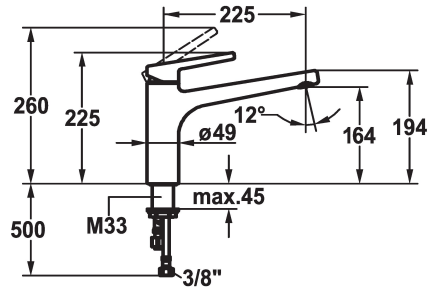

KWC SUNO

Lever mixer - Kitchen - Low pressure

Modell-Linie: SUNO | 10.175.023.000FL

Taps | Manual taps

KWC-No.

123954

chromeline, A 225, flexible connection hoses

- * Lever mixer
- * Swivel spout 160°
- Jet regulator
- * KWC cartridge M 35 H
- with ceramic discs

- flow rate and temperature continuously variable
- * Flexible connection hoses 3/8"
- * Fastening by means of threaded sleeve M33 x 1.5
- * Mounting hole size $\varnothing 35$ mm

Technical Data

Flow rate
Connection
Spout
Handling
Color code
Installation_type
Faucet_typ
Dimension Height
Energysaving
G_Acoustic group
Projection_A
Energy Label
Dimension Water outlet
material

6 l/min (3 bar)
Flexible connection hoses
swivel
top lever
chrome
Pillar installation
Lever mixer
225
low pressure
I
A 225
A
164
Brass

Spare Parts

KWC SUNO

Lever mixer - Kitchen - Low pressure

Modell-Linie: SUNO | 10.175.023.000FL

Taps | Manual taps

Cartridge M 35

536570

Z.534.836
