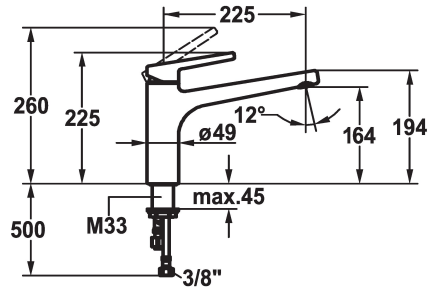

KWC SUNO

Lever mixer - Kitchen - Low pressure

Modell-Linie: SUNO | 10.175.023.000FL
Umyvadlové armatury | Hydraulické armatury

KWC-No.

123954
chromeline, A 225, flexible connection hoses

- * Lever mixer
- * Swivel spout 160°
- Jet regulator
- * KWC cartridge M 35 H
- with ceramic discs

- flow rate and temperature continuously variable
- * Flexible connection hoses 3/8"
- * Fastening by means of threaded sleeve M33 x 1.5
- * Mounting hole size $\varnothing 35$ mm

Technické údaje

| |
|-----------------------------|
| A_Spout_Spray |
| Connection |
| ATT-KWC-AUSLAUF |
| Handling |
| ATT-KWC-FARBCODE |
| Installation_type |
| Faucet_typ |
| Measure_Height |
| ATT-KWC-ENERGIESPAREN |
| G_Acoustic group |
| Projection_A |
| EnergyLabelCH |
| ATT-KWC-MASS-WASSERAUSTRITT |
| Material |

| |
|----------------------------|
| 6 l/min (3 bar) |
| Flexible_Anschlusschläuche |
| schwenkbar |
| topbedient |
| chromeline |
| Standmontage |
| Hebelmischer |
| 225 |
| Niederdruck |
| I |
| A225 |
| A |
| 164 |
| mosaz |

Náhradní díly

KWC SUNO

Lever mixer - Kitchen - Low pressure

Modell-Linie: SUNO | 10.175.023.000FL

Umyvadlové armatury | Hydraulické armatury

Cartridge M 35

536570

Z.534.836
