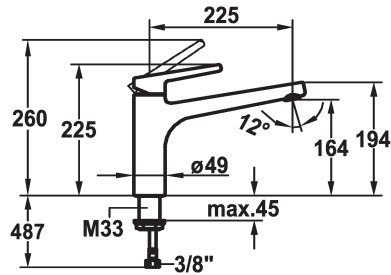

KWC SUNO Lever mixer - Kitchen

Modell-Linie: SUNO | 10.171.023.000FL
Taps | Manual taps

KWC-No.

123952
chromeline, A 225, flexible connection hoses

- * Lever mixer
- * Swivel spout 160°
- Neoperl® Cascade®
- * KWC cartridge M 35 H
- with ceramic discs

- flow rate and temperature continuously variable
- * Flexible connection hoses 3/8"
- * Fastening by means of threaded sleeve M33 x 1.5
- * Mounting hole size \varnothing 35 mm

Technical Data

Flow rate
Connection
Spout
Handling
Color_code
Installation_type
Faucet_typ
Dimension Height
G_Acoustic group
Projection_A
Energy Label
Dimension Water outlet
material

12 l/min (3 bar)
Flexible connection hoses
swivel
top lever
chrome
Pillar installation
Lever mixer
225
I
A 225
B
164
Brass

Spare Parts

KWC SUNO
Lever mixer - Kitchen

Modell-Linie: SUNO | 10.171.023.000FL
Taps | Manual taps