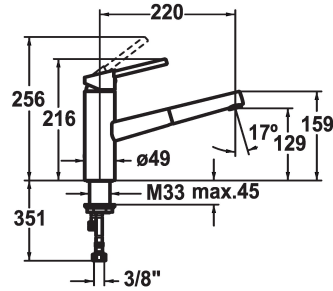

KWC LUNA E Lever mixer - Kitchen

Modell-Linie: LUNA E | 10.441.113.700FL
Kranar | Hydraulické armatury

KWC-No.

123841
stainless steel, A 220, flexible connection hoses

- * Lever mixer
- * TouchProtect - anti-scald protection thanks to the "double skin" principle
- * Pull-out aerator
 - Neoperl® Caché®
 - up to 600 mm pull-out length
- * Hose guide, swivelling 130°

- * EasyLock - a pull-out spray that easily slides back into place
- * KWC cartridge M 35
 - with ceramic discs
 - flow rate and temperature continuously variable
- * Flexible connection hoses 3/8"
- * Fastening by means of threaded sleeve M33 x 1.5
- * Mounting hole size ø35 mm

9 l/min (3 bar)
9 l/min (3 bar)
Flexible_Anschlusschläuche
schwenkbar
topbedient
Auszugauslauf
stainless steel
Standmontage
Hebelmischer
217
II
A220
B
132
ROSTFREIER_STAHL

Reservdelar

KWC LUNA E
Lever mixer - Kitchen

Modell-Linie: LUNA E | 10.441.113.700FL
Kranar | Hydraulické armatury

Cartridge M 35 H

538327
Z.537.582
