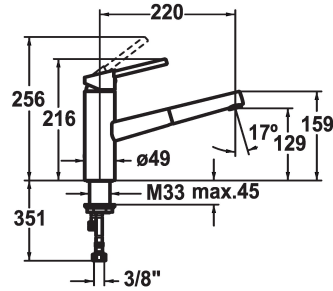

KWC LUNA E Lever mixer - Kitchen

Modell-Linie: LUNA E | 10.441.113.700FL
Hanat | Käsi­käyt­toiset hanat

KWC-No.

123841
stainless steel, A 220, flexible connection hoses

- * Lever mixer
- * TouchProtect - anti-scald protection thanks to the "double skin" principle
- * Pull-out aerator
 - Neoperl® Caché®
 - up to 600 mm pull-out length
- * Hose guide, swivelling 130°

- * EasyLock - a pull-out spray that easily slides back into place
- * KWC cartridge M 35
 - with ceramic discs
 - flow rate and temperature continuously variable
- * Flexible connection hoses 3/8"
- * Fastening by means of threaded sleeve M33 x 1.5
- * Mounting hole size ø35 mm

Tekniset tiedot

| |
|-------------------------------|
| ATT-KWC-A_AUSZUGBRAUSE_SIEB |
| ATT-KWC-A_AUSZUGBRAUSE_NORMAL |
| Connection |
| Spout |
| Handling |
| Kitchen_spray |
| Värikoodi |
| Installation_type |
| Faucet_typ |
| Measure_Height |
| G_Acoustic group |
| Projection_A |
| EnergyLabelCH |
| ATT-KWC-MASS-WASSERAUSTRITT |
| Materiaali |
| IviCode |

Varaosat

KWC LUNA E Lever mixer - Kitchen

Modell-Linie: LUNA E | 10.441.113.700FL
Hanat | Käsikäyttöiset hanat

Cartridge M 35 H

538327
Z.537.582
