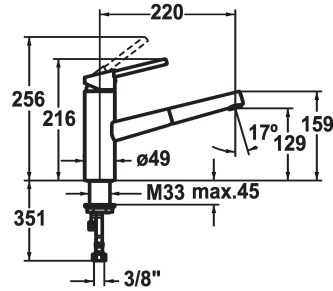

KWC LUNA E Lever mixer - Kitchen

Modell-Linie: LUNA E | 10.441.113.700FL
Taps | Manual taps

KWC-No.

123841
stainless steel, A 220, flexible connection hoses

- * Lever mixer
- * TouchProtect - anti-scald protection thanks to the "double skin" principle
- * Pull-out aerator
 - Neoperl® Caché®
 - up to 600 mm pull-out length
- * Hose guide, swivelling 130°

- * EasyLock - a pull-out spray that easily slides back into place
- * KWC cartridge M 35
 - with ceramic discs
 - flow rate and temperature continuously variable
- * Flexible connection hoses 3/8"
- * Fastening by means of threaded sleeve M33 x 1.5
- * Mounting hole size ø35 mm

Technical Data

Flow rate needle spray
Flow rate normal spray
Connection
Spout
Handling
Kitchenspray
Color code
Installation type
Faucet_typ
Measure Height
Acoustic group
Projection A
Energy label
Dimension Water outlet
material

Modell-Linie: LUNA E | 10.441.113.700FL
Taps | Manual taps

Cartridge M 35 H

538327
Z.537.582
